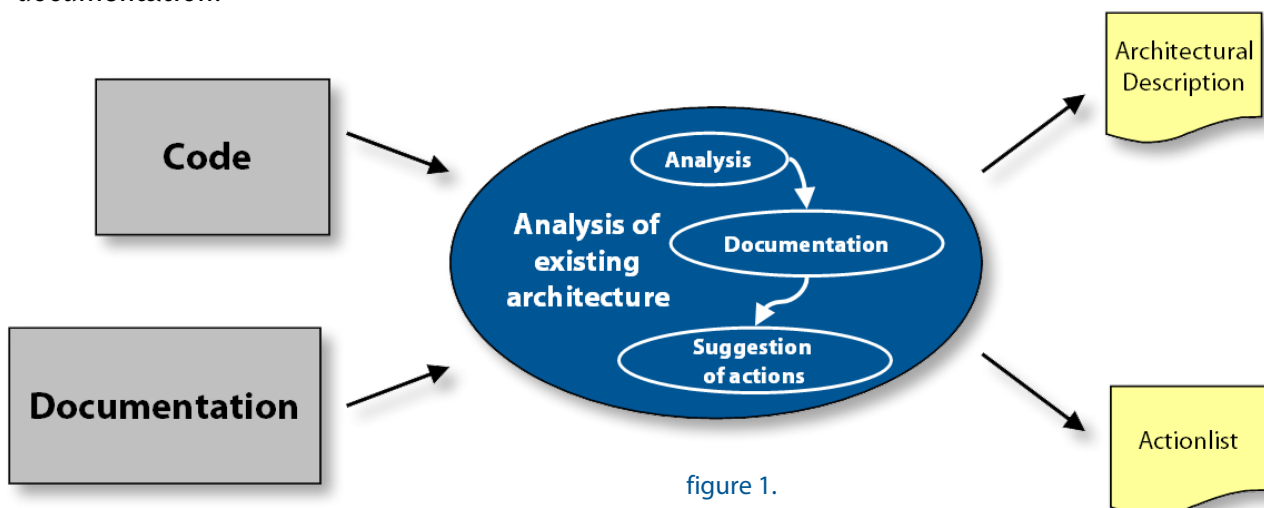

Professional Services

Architectural Analysis

Analysis of Existing Architecture

Nohau Professional Services

Overview

The objective of this service is to create an overview of the system architecture and a perception of the current state of the architecture.

» Analysis

We analyze the existing architecture mainly with help from two sources: **Source code and documentation**.

Example of other sources are interviews with those who has worked with the system, for example system architects, developers, testers and project managers.

» Documentation

We document all work and deliver a description of the existing architecture.

» Actionlist

We present a number of possible actions to undertake in order to improve the existing architecture.

figure 1.

Nohau Professional Services

About Nohau

Founded in 1981, Nohau is an independent experienced process and solution specialist who understands the evolution of the Software Delivery and understands the different processes needed to meet that evolution.